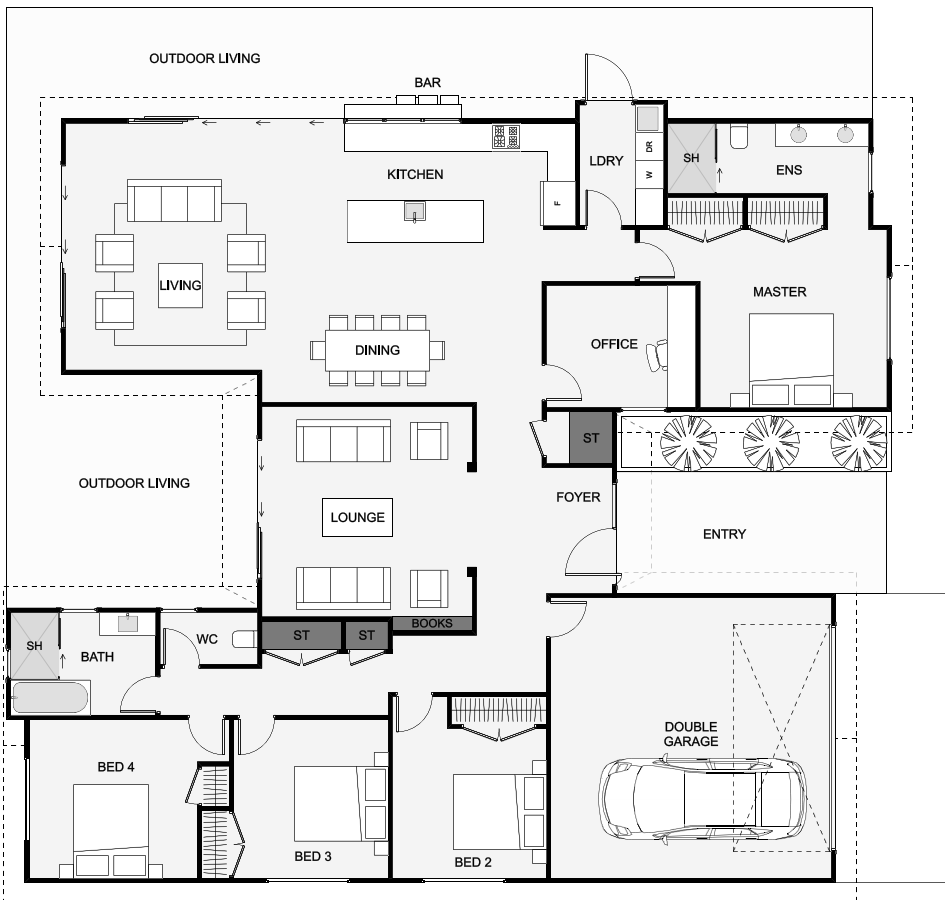

A beautiful modern and chic home that offers all the luxuries and superior features. Designed with families in mind, this home packs a lot of potential! Make your way to the centre of the home and be greeted by the luxurious living and entertaining area, with a separate private lounge close to the entry. Sit back and relax in the large master suite which offers a double wardrobe and a striking ensuite. This home is functional, practical and all with a tasteful touch!

Floor Area: 244m²

 2  4+  2  2  18.9m  16.7m

Contact us:

Ph: 0800 528 467

E: sales@lavishhomes.co.nz

www.lavishhomes.co.nz

LAVISH
HOMES