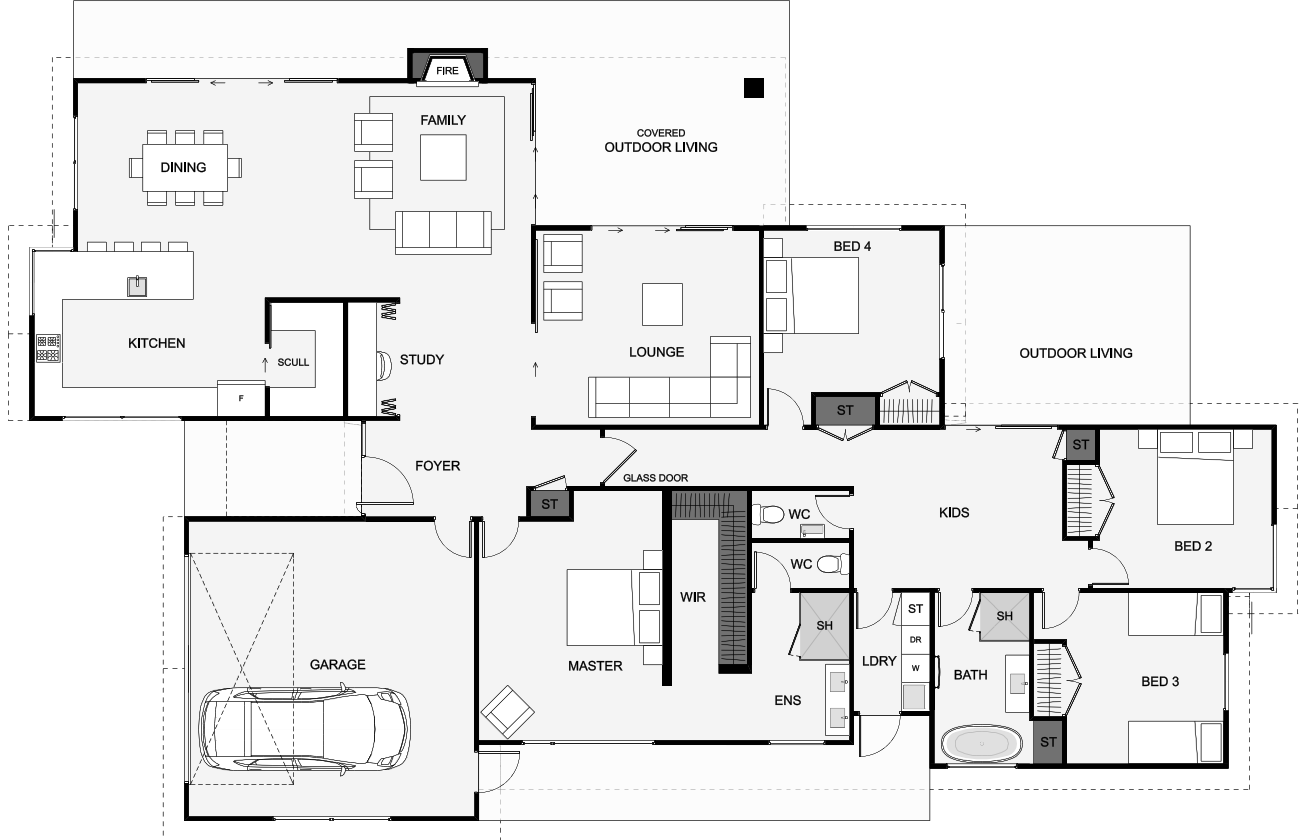

A gem of a home, designed for a family that loves to entertain. A great feature is the separate kids' retreat, which sits central to the surrounding bedrooms. Explore the many facets of this design and it will enthrall you with the number of features. There's plenty of room to spread out and move around in your own space. This is a home designed for a lifetime of enjoyment!

Floor Area: 266m²

 2
  4
  2
  2
  26.2m
  16.2m

Contact us:

Ph: 0800 528 467

E: sales@lavishhomes.co.nz

www.lavishhomes.co.nz

LAVISH
HOMES