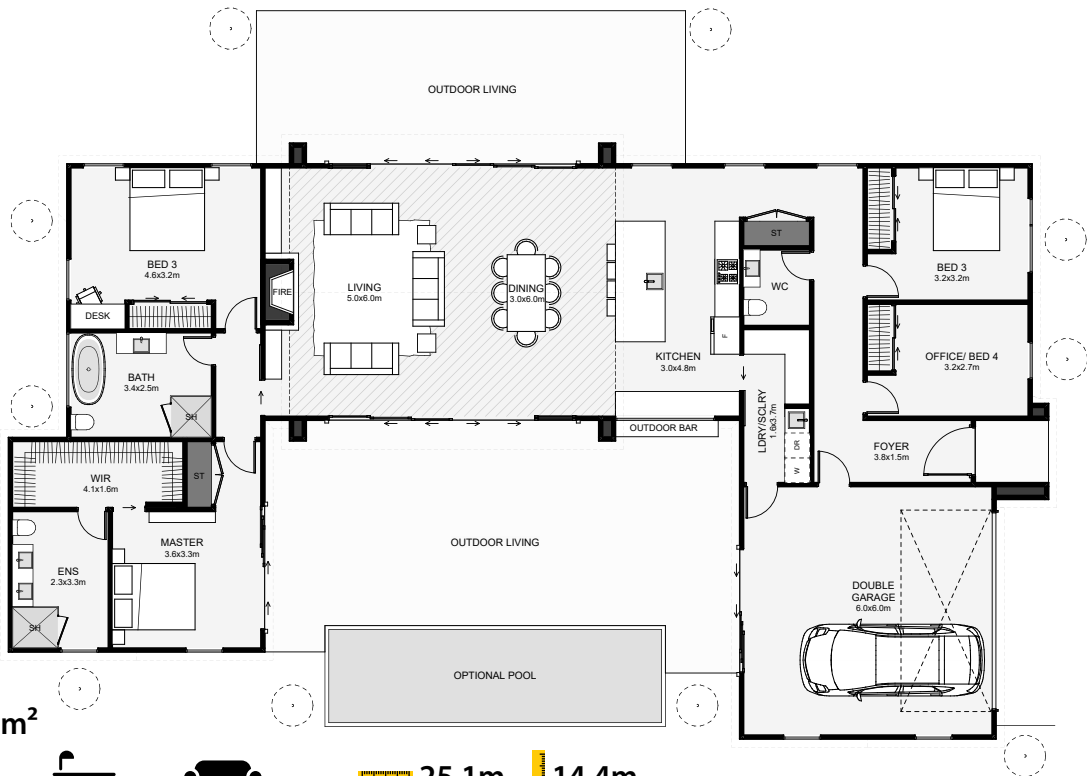

This four-bedroom modern barn-house is "C" shaped, designed around a central courtyard. This shape helps protect your outdoor living space from the wind while also creating a private sanctuary. Inside, the living is at the centre of the home and benefits from optional dual outdoor living. The master is located in a separate wing and includes a generously sized ensuite and walk-in wardrobe. An additional scullery, powder room and high living ceilings are just a few features in this already unique and timeless home.

Floor Area: 226m²

 2
  4
  2.5
  1
 25.1m x 14.4m

Contact us:

Ph: 0800 528 467

E: sales@lavishhomes.co.nz

www.lavishhomes.co.nz

LAVISH
HOMES