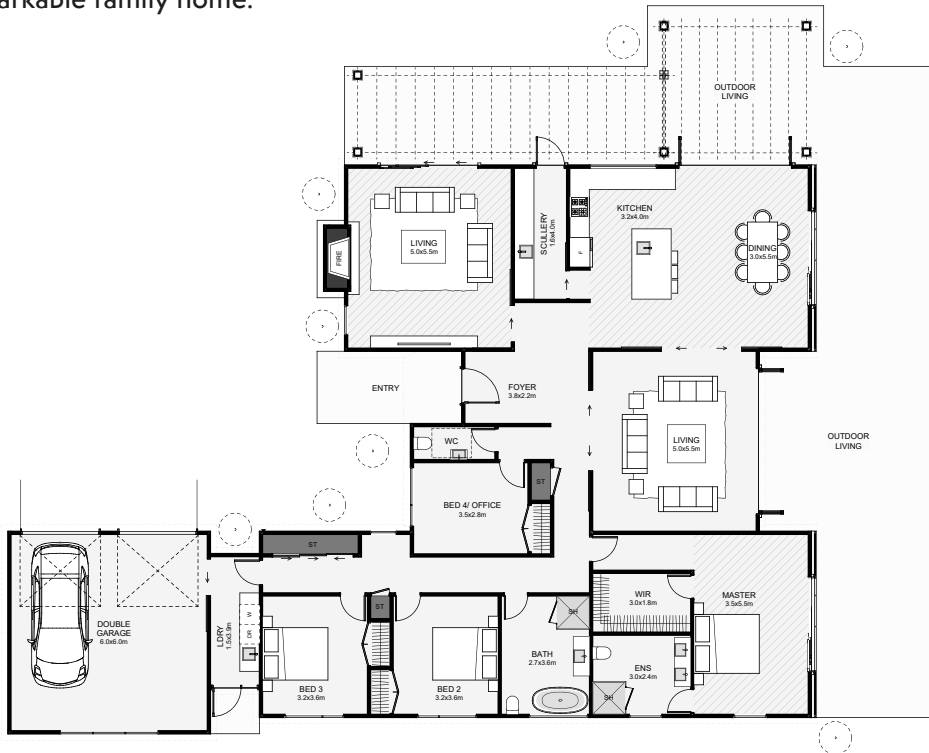

This four-bedroom modern barn-house is "H" shaped, designed to make the most of a large section with view outlooks from the main living, lounge and master bedroom and plenty of space for the driveway with the additional option to extend the garage. Two separate lounges, a scullery and outdoor living spaces that maximise all-day sun, all make this a remarkable family home.

Floor Area: 277m²

 2  4  2.5  2  24.5m  21.2m

Contact us:

Ph: 0800 528 467

E: sales@lavishhomes.co.nz

www.lavishhomes.co.nz

LAVISH
HOMES