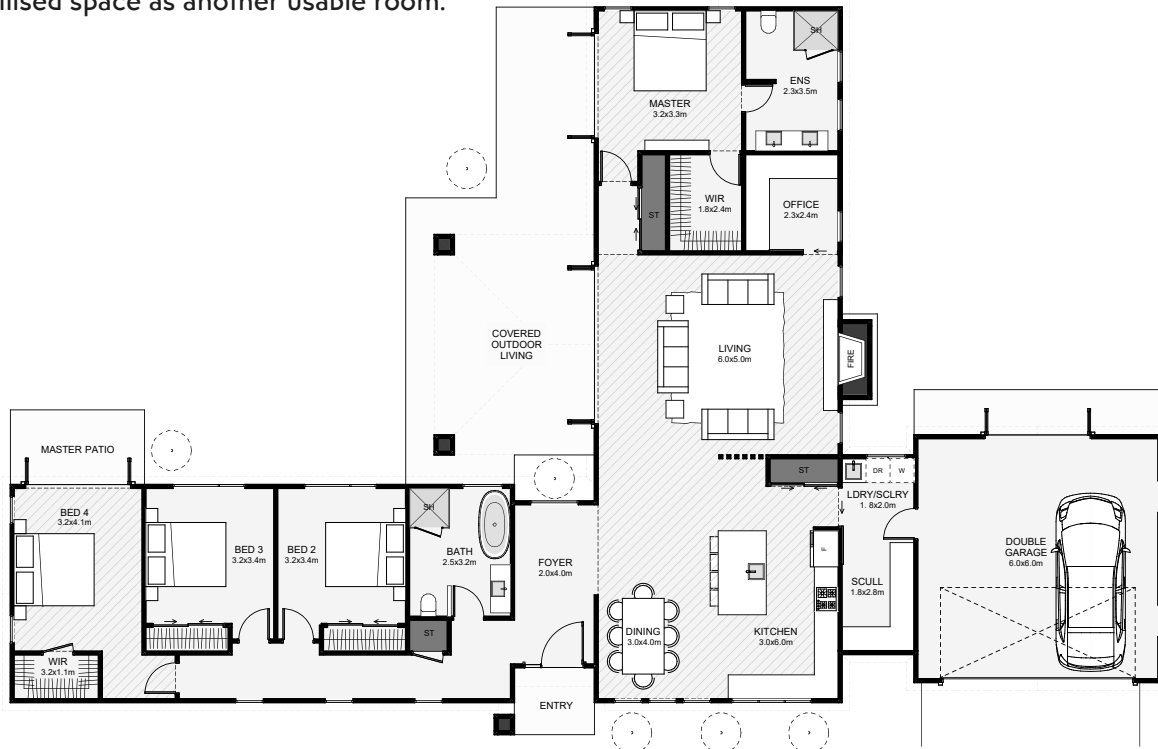

This four-bedroom modern barn-house is "T" shaped, designed to create a private back yard space that's also sheltered. Inside, the master is entirely separate from the other bedrooms; there's an additional office, a large kitchen and good sized outdoor living space with cover. The exterior doors in the garage open up the option of a double utilised space as another usable room.

Floor Area: 232m<sup>2</sup>

 2  4  2  1  28.7m  18.2m

Contact us:

Ph: 0800 528 467

E: sales@lavishhomes.co.nz

www.lavishhomes.co.nz

**LAVISH**  
HOMES