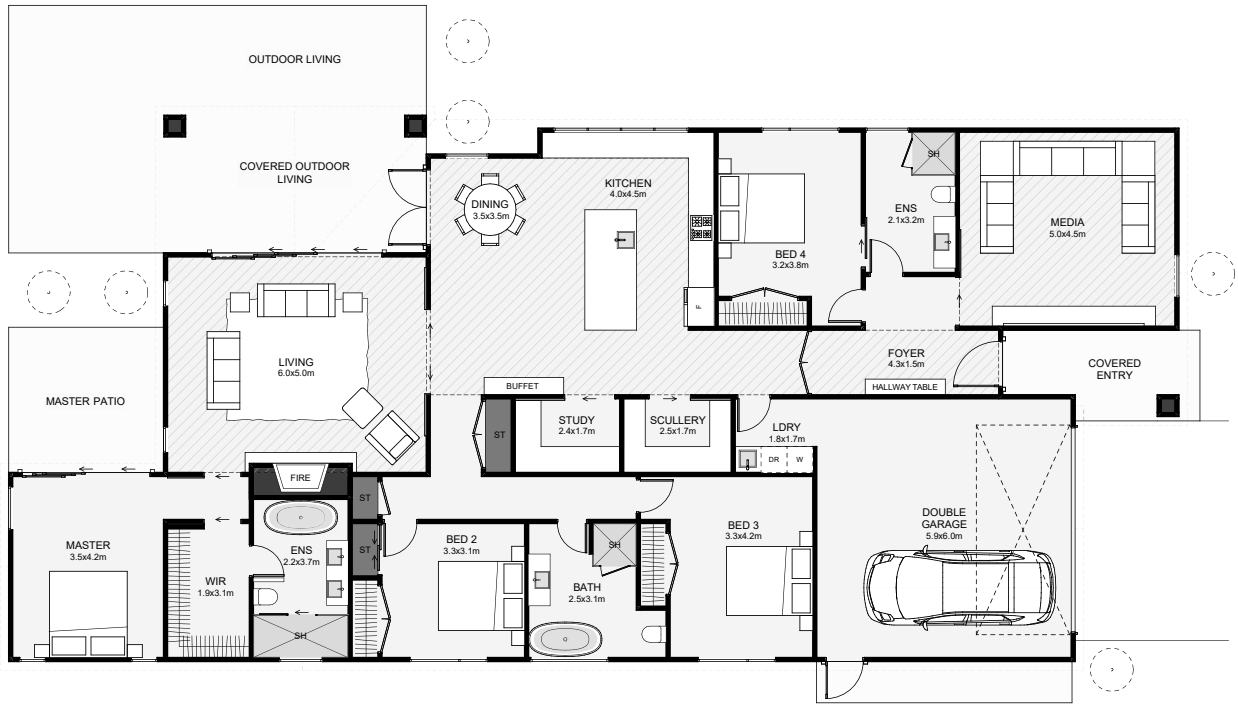

This four-bedroom modern barn-house, designed for urban sections packs a lot into the home. Inside, there're two lounges, a scullery, a large study nook, a third bathroom, ideal for that guest bedroom, a separate master and a large covered outdoor space. If you're looking for a timeless, unique home with plenty of space, this is one you'll enjoy living in.

Floor Area: 266m²

 2  4  3  2  27.1m  12.7m

Contact us:

Ph: 0800 528 467

E: sales@lavishhomes.co.nz

www.lavishhomes.co.nz

LAVISH
HOMES